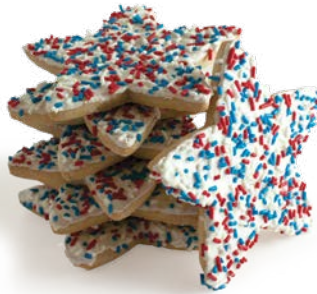

# PATRIOTIC Collection

SEASONAL AVAILABILITY

Patriotic cookies are a delightful way to celebrate national pride, featuring vibrant red, white, and blue sprinkles that make every bite a festive treat!

Order by April 1st to guarantee product availability

**00043 PATRIOTIC RAINBOW**  
Approx. 21 per lb

Tri-colored almond confection cake layered with raspberry jam and coated in chocolate and sprinkles

**00747 CHOCOLATE STAR**  
Approx. 14 per lb

Large 4 inch vanilla star cookie coated in chocolate and topped with patriotic sprinkles