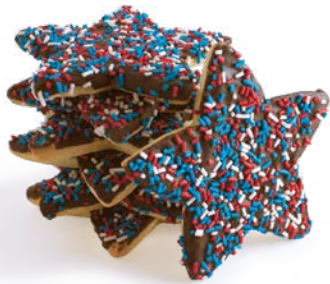

# PATRIOTIC Collection

SEASONAL AVAILABILITY

Patriotic cookies are a delightful way to celebrate national pride, featuring vibrant red, white, and blue sprinkles that make every bite a festive treat!

Order by April 1st to guarantee product availability

**00043 PATRIOTIC RAINBOW**  
Approx. 21 per lb

Tri-colored almond confection cake layered with raspberry jam and coated in chocolate and sprinkles

**00747 CHOCOLATE STAR**  
Approx. 14 per lb

Large 4 inch vanilla star cookie coated in chocolate and topped with patriotic sprinkles